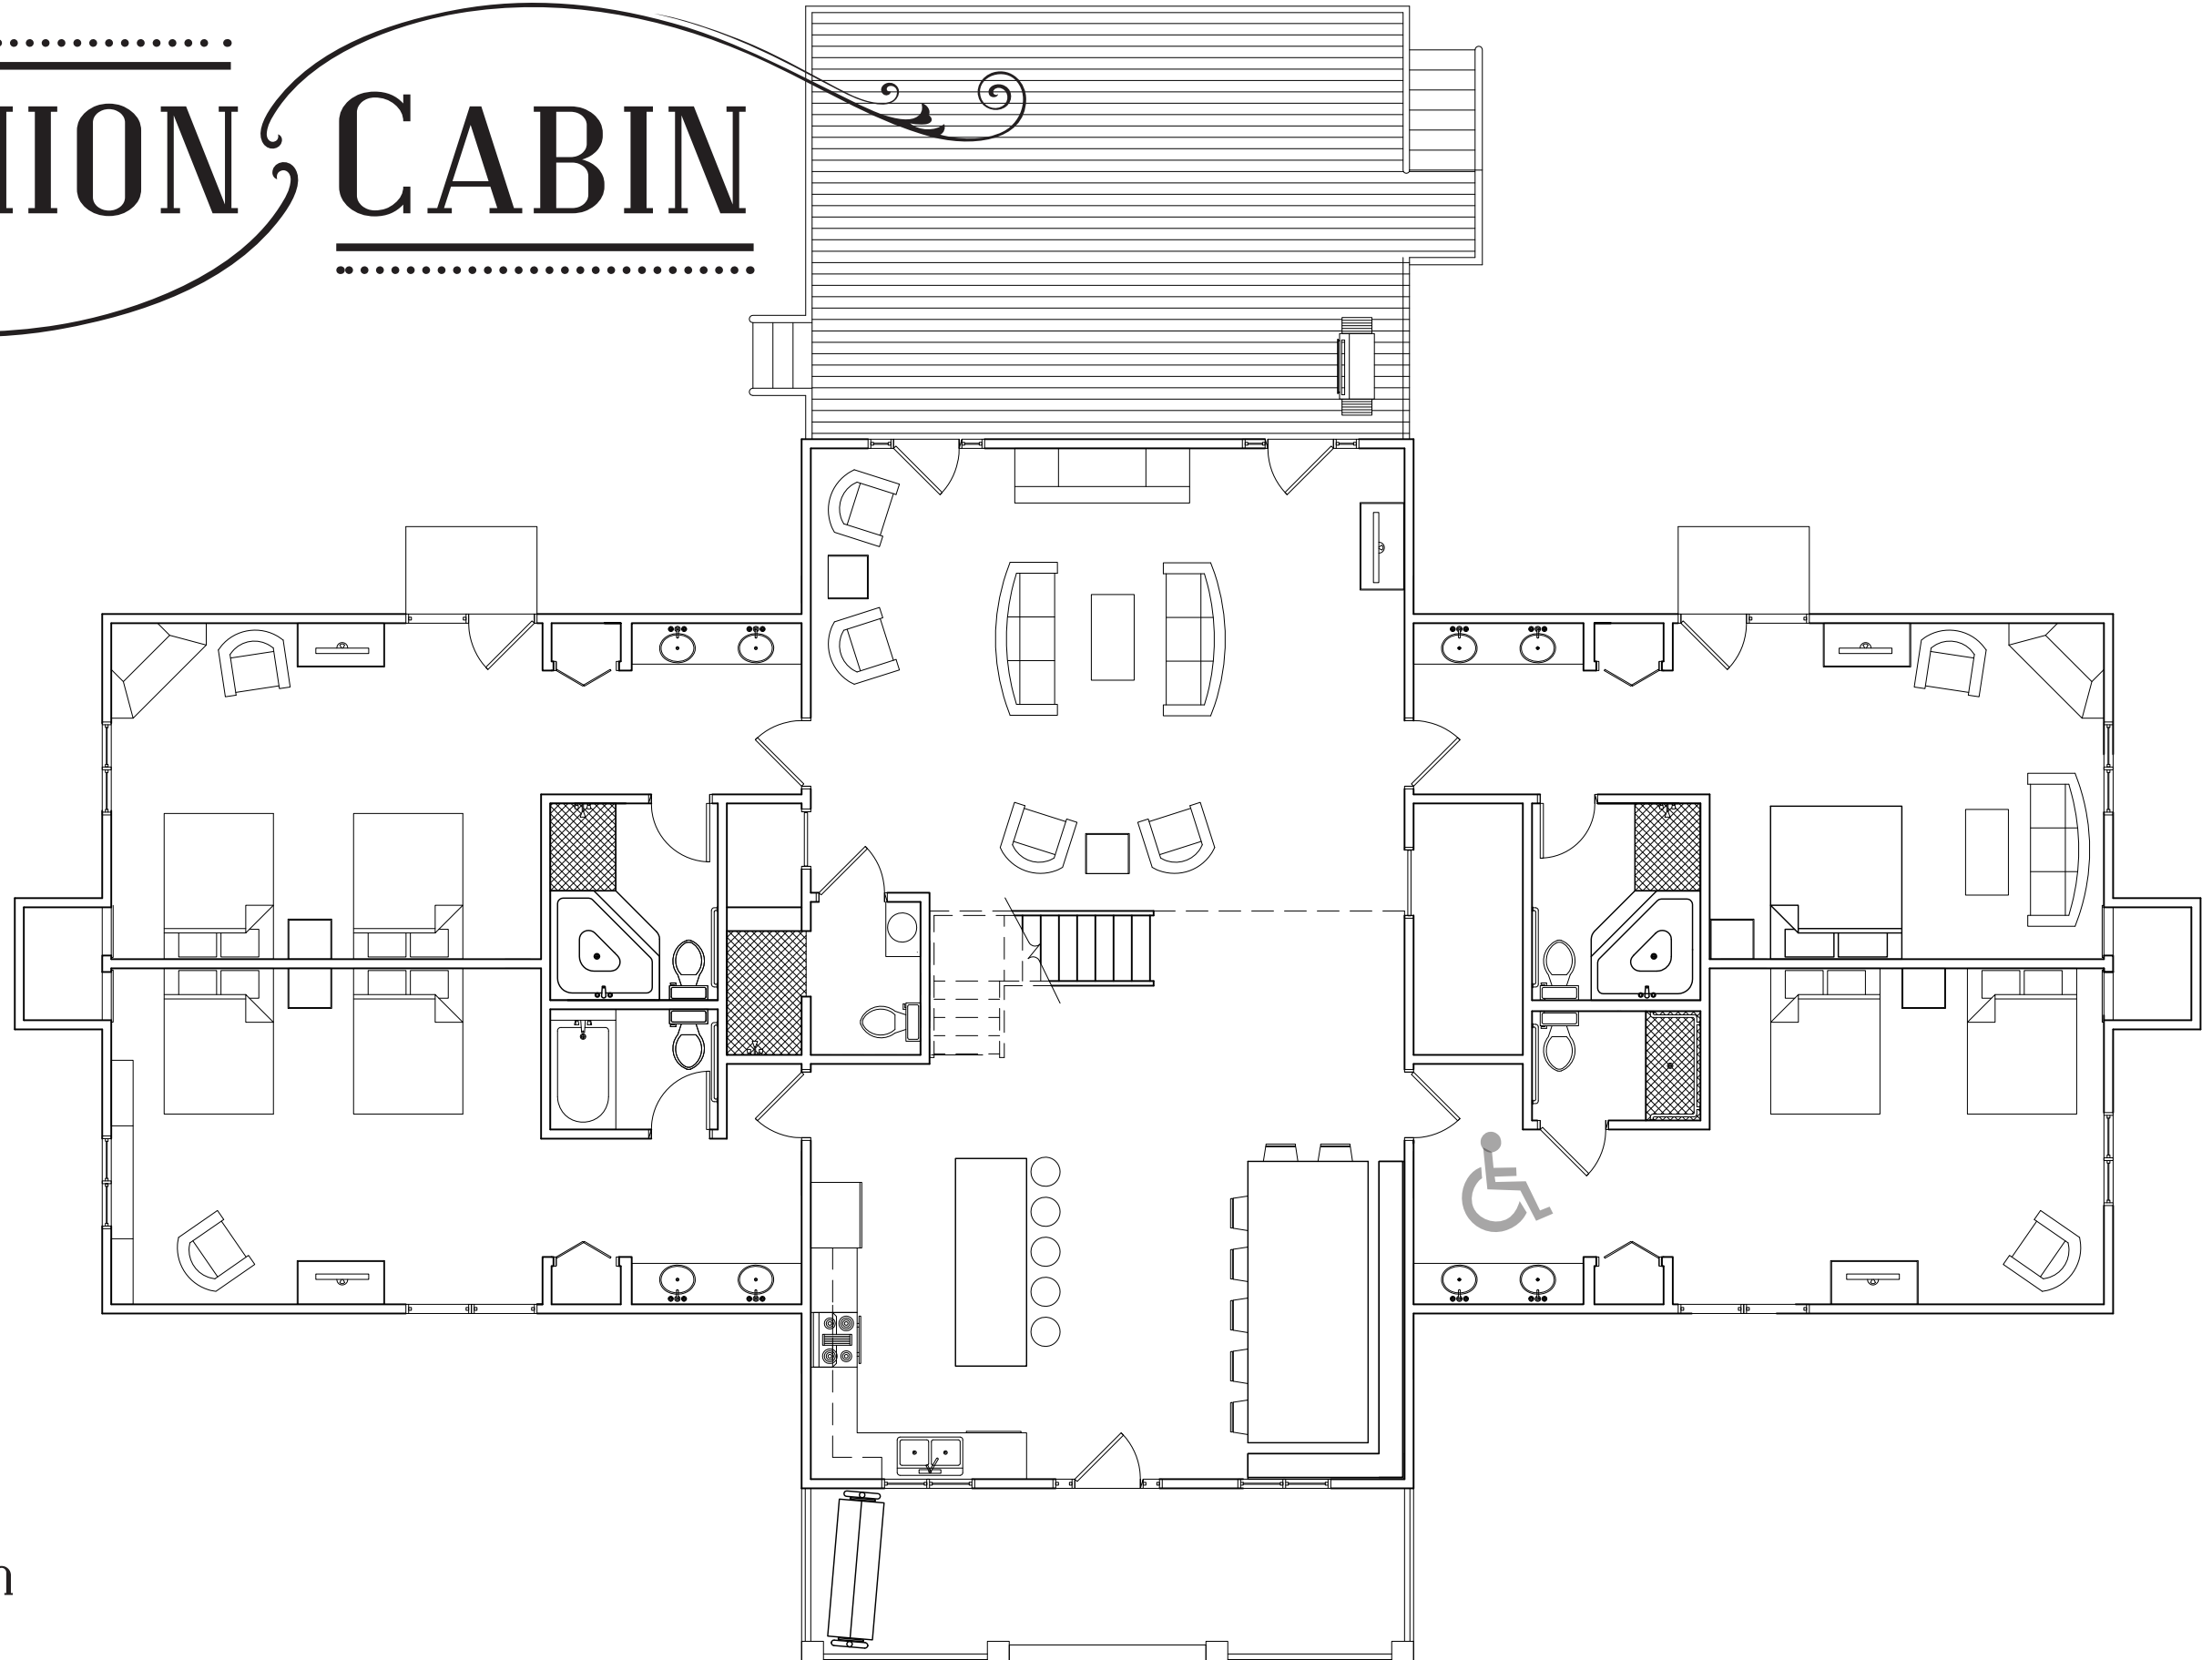

# REUNION CABIN

Luxury Accommodations  
Open Year-Round and  
Located On The Grounds of  
The State Game Lodge!

- 4,200 Square Feet
- 4 Bedrooms & 5 Bathrooms
- LCD TVs In All Bedrooms,  
Loft and Living Room
- Air Conditioned & Heated
- Stainless Steel Appliances
- Dishes, Silverware, Pots & Pans
- Oversized Loft
- 28' x 20' Deck Overlooking  
Coolidge Creek  
Complete With Gas Grill & Patio  
Furniture
- Sleeps Up To 30!